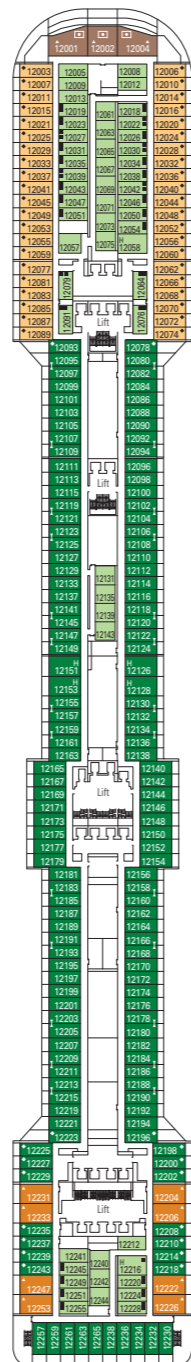

MSC Fantasia

Use the deck plans to select your ideal cabin.
Choose the deck you wish then use the colours to identify the category of accommodation you desire

1637 CABINS | 4363 GUESTS

Data and descriptions are subject to change and will be verified at the time of booking.

All cabins have one double bed convertible to two single beds.
3rd bed available in all categories. 4th bed available in all categories (except MSC Yacht Club Suites).
*The cabins 8138, 8140, 8141, 8142, 8143, 8144, 8145, 8147 have partial views. *Sealed panoramic window.

LEGEND

- ▲ Sofa bed
- ◆ Double sofa bed
- 3rd bed is a pullman bed
- 3rd and 4th bed are pullman beds
- ↔ Connecting Cabins
- ◻ Executive & Family Suite MSC Yacht Club / Suite Aurea with panoramic sealed window
- H Cabin for guests with disabilities or reduced mobility
- ★ Juliet balcony
- Cabins with restricted views

DECK 16
AURORA

DECK 15
SPLENDIDO

DECK 13
ARCOBALENO

DECK 12
INCANTO

DECK 11
MERAVIGLIA

DECK 10
SOGNO

DECK 9
RADIOSO

DECK 8
FAVOLA