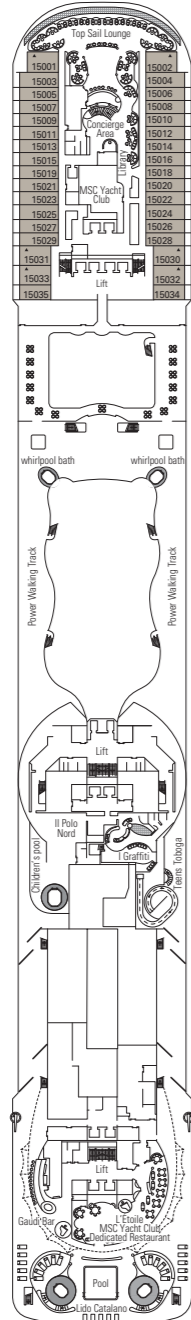

DECK 15
SPLENDIDO