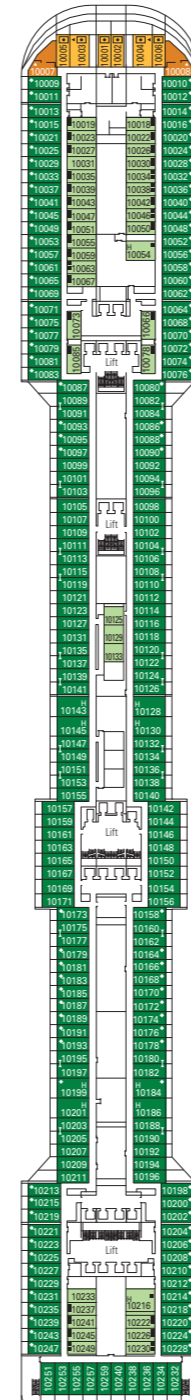

MSC Fantasia

Use the deck plans to select your ideal cabin.
Choose the deck you wish then use the colours to identify the category of accommodation you desire

1637 CABINS | 4363 GUESTS

Data and descriptions are subject to change and will be verified at the time of booking.

All cabins have one double bed convertible to two single beds.
3rd bed available in all categories. 4th bed available in all categories (except MSC Yacht Club Suites).
*The cabins 8138, 8140, 8141, 8142, 8143, 8144, 8145, 8147 have partial views. *Sealed panoramic window.

LEGEND

- ▲ Sofa bed
- ◆ Double sofa bed
- 3rd bed is a pullman bed
- 3rd and 4th bed are pullman beds
- ↔ Connecting Cabins
- ◻ Executive & Family Suite MSC Yacht Club / Suite Aurea with panoramic sealed window
- H Cabin for guests with disabilities or reduced mobility
- ★ Juliet balcony
- Cabins with restricted views

DECK 16
AURORA

DECK 15
SPLENDIDO

DECK 13
ARCOBALENO

DECK 12
INCANTO

DECK 11
MERAVIGLIA

DECK 10
SOGNO

DECK 9
RADIOSO

DECK 8
FAVOLA