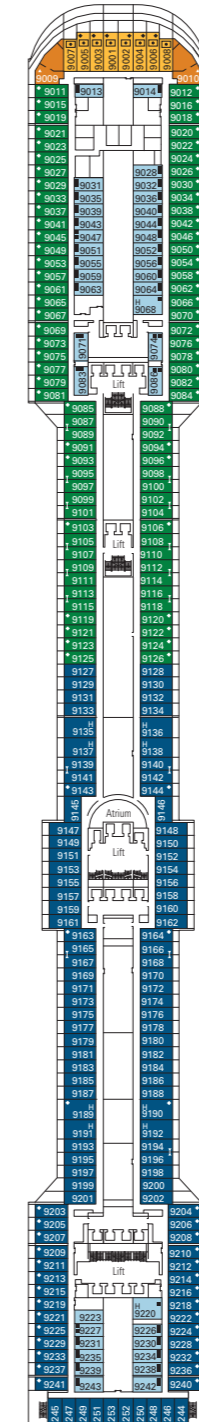

MSC Fantasia

Use the deck plans to select your ideal cabin.
Choose the deck you wish then use the colours to identify the category of accommodation you desire

1637 CABINS | 4363 GUESTS

Data and descriptions are subject to change and will be verified at the time of booking.

All cabins have one double bed convertible to two single beds.
3rd bed available in all categories. 4th bed available in all categories (except MSC Yacht Club Suites).
*The cabins 8138, 8140, 8141, 8142, 8143, 8144, 8145, 8147 have partial views. *Sealed panoramic window.

LEGEND

- ▲ Sofa bed
- ◆ Double sofa bed
- 3rd bed is a pullman bed
- 3rd and 4th bed are pullman beds
- ↔ Connecting Cabins
- ◻ Executive & Family Suite MSC Yacht Club / Suite Aurea with panoramic sealed window
- H Cabin for guests with disabilities or reduced mobility
- ★ Juliet balcony
- Cabins with restricted views

DECK 16
AURORA

DECK 15
SPLENDIDO

DECK 13
ARCOBALENO

DECK 12
INCANTO

DECK 11
MERAVIGLIA

DECK 10
SOGNO

DECK 9
RADIOSO

DECK 8
FAVOLA