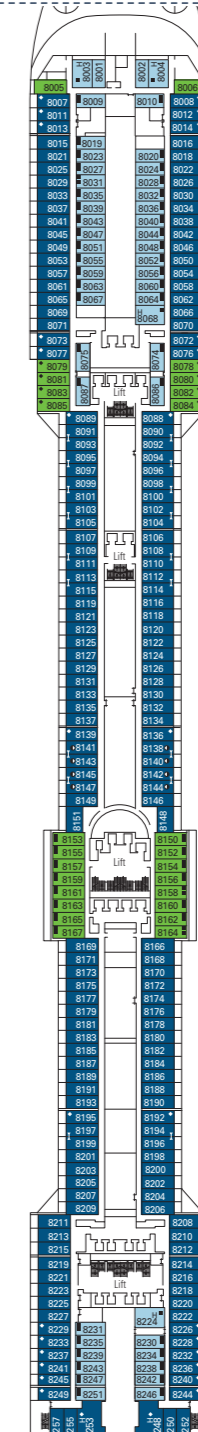

MSC Fantasia

Use the deck plans to select your ideal cabin.
Choose the deck you wish then use the colours to identify the category of accommodation you desire

1637 CABINS | 4363 GUESTS

Data and descriptions are subject to change and will be verified at the time of booking.

All cabins have one double bed convertible to two single beds.
3rd bed available in all categories. 4th bed available in all categories (except MSC Yacht Club Suites).
*The cabins 8138, 8140, 8141, 8142, 8143, 8144, 8145, 8147 have partial views. *Sealed panoramic window.

LEGEND

- ▲ Sofa bed
- ◆ Double sofa bed
- 3rd bed is a pullman bed
- 3rd and 4th bed are pullman beds
- ↔ Connecting Cabins
- ◻ Executive & Family Suite MSC Yacht Club / Suite Aurea with panoramic sealed window
- H Cabin for guests with disabilities or reduced mobility
- ★ Juliet balcony
- Cabins with restricted views

DECK 16
AURORA

DECK 15
SPLENDIDO

DECK 13
ARCOBALENO

DECK 12
INCANTO

DECK 11
MERAVIGLIA

DECK 10
SOGNO

DECK 9
RADIOSO

DECK 8
FAVOLA