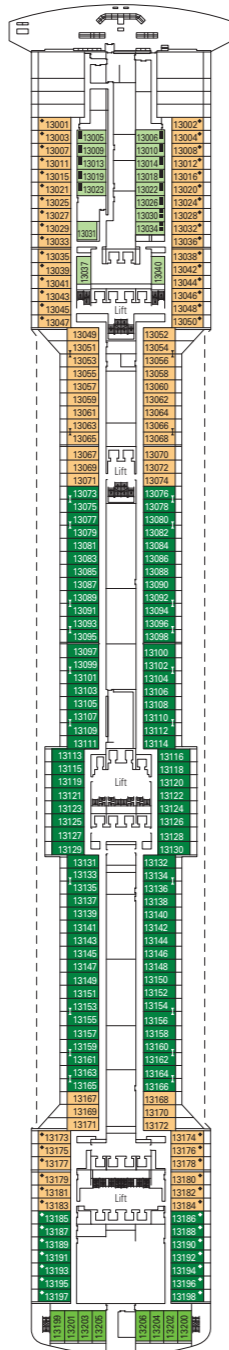

DECK 13
ARCOBALENO