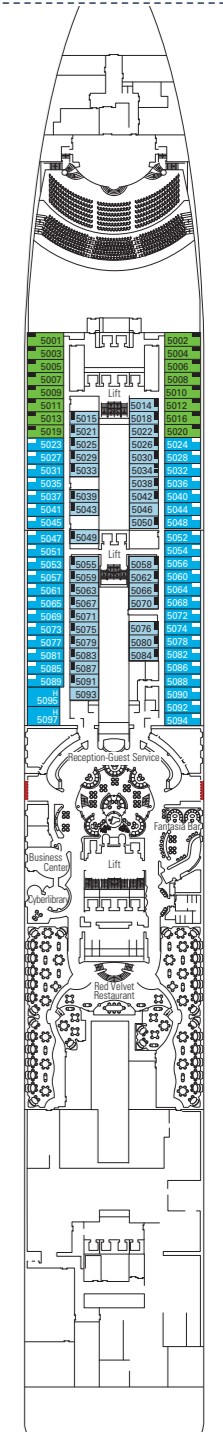

MSC Fantasia

Use the deck plans to select your ideal cabin.
Choose the deck you wish then use the colours to identify the category of accommodation you desire

1637 CABINS | 4363 GUESTS

Data and descriptions are subject to change and will be verified at the time of booking.

All cabins have one double bed convertible to two single beds.
3rd bed available in all categories. 4th bed available in all categories (except MSC Yacht Club Suites).
*The cabins 8138, 8140, 8141, 8142, 8143, 8144, 8145, 8147 have partial views. *Sealed panoramic window.

LEGEND

- ▲ Sofa bed
- ◆ Double sofa bed
- 3rd bed is a pullman bed
- 3rd and 4th bed are pullman beds
- ↔ Connecting Cabins
- ◻ Executive & Family Suite MSC Yacht Club / Suite Aurea with panoramic sealed window
- H Cabin for guests with disabilities or reduced mobility
- ★ Juliet balcony
- Cabins with restricted views

DECK 16
AURORA

DECK 15
SPLENDIDO

DECK 13
ARCOBALENO

DECK 12
INCANTO

DECK 11
MERAVIGLIA

DECK 10
SOGNO

DECK 9
RADIOSO

DECK 8
FAVOLA