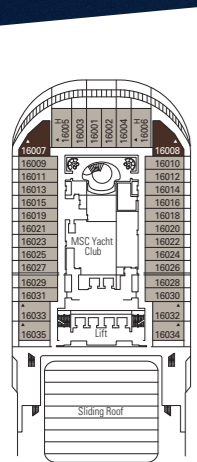

MSC Fantasia

Use the deck plans to select your ideal cabin.
Choose the deck you wish then use the colours to identify the category of accommodation you desire

1637 CABINS | 4363 GUESTS

Data and descriptions are subject to change and will be verified at the time of booking.

CABIN CATEGORIES AND EXPERIENCES

BELLA · Interior	FANTASTICA · Interior	AUREA · Balcony	MSC YACHT CLUB · Deluxe Suite
BELLA · Ocean View	FANTASTICA · Ocean View	AUREA · Suite*	MSC YACHT CLUB · Executive & Family Suite
BELLA · Balcony	FANTASTICA · Balcony	AUREA · Suite with Balcony	MSC YACHT CLUB · Royal Suite

All cabins have one double bed convertible to two single beds.
3rd bed available in all categories. 4th bed available in all categories (except MSC Yacht Club Suites).
*The cabins 8138, 8140, 8141, 8142, 8143, 8144, 8145, 8147 have partial views. *Sealed panoramic window.

LEGEND

- ▲ Sofa bed
- ◆ Double sofa bed
- 3rd bed is a pullman bed
- 3rd and 4th bed are pullman beds
- ↔ Connecting Cabins
- ◻ Executive & Family Suite MSC Yacht Club / Suite Aurea with panoramic sealed window
- H Cabin for guests with disabilities or reduced mobility
- ★ Juliet balcony
- Cabins with restricted views