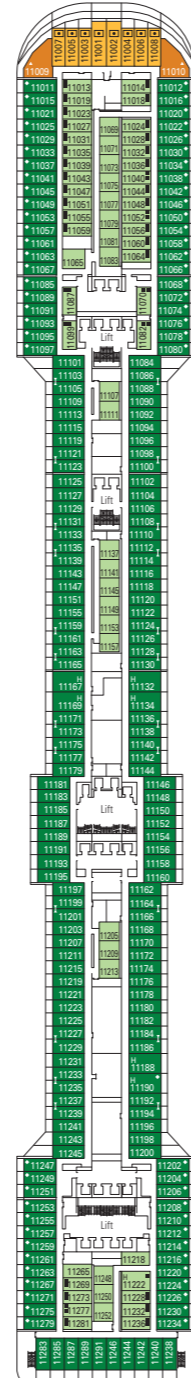

MSC Fantasia

Use the deck plans to select your ideal cabin.
Choose the deck you wish then use the colours to identify the category of accommodation you desire

1637 CABINS | 4363 GUESTS

Data and descriptions are subject to change and will be verified at the time of booking.

All cabins have one double bed convertible to two single beds.
3rd bed available in all categories. 4th bed available in all categories (except MSC Yacht Club Suites).
*The cabins 8138, 8140, 8141, 8142, 8143, 8144, 8145, 8147 have partial views. *Sealed panoramic window.

LEGEND

- ▲ Sofa bed
- ◆ Double sofa bed
- 3rd bed is a pullman bed
- 3rd and 4th bed are pullman beds
- ↔ Connecting Cabins
- ◻ Executive & Family Suite MSC Yacht Club / Suite Aurea with panoramic sealed window
- H Cabin for guests with disabilities or reduced mobility
- ★ Juliet balcony
- Cabins with restricted views

DECK 16
AURORA

DECK 15
SPLENDIDO

DECK 13
ARCOBALENO

DECK 12
INCANTO

DECK 11
MERAVIGLIA

DECK 10
SOGNO

DECK 9
RADIOSO

DECK 8
FAVOLA